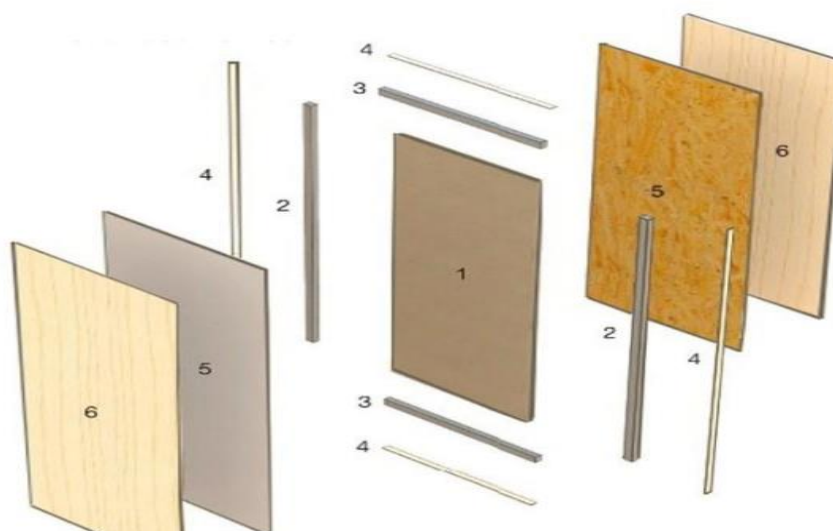

Asico Wood Fire Door Technical Specifications:

Label:	Eoxva BM TRADA Q-Mark
Thickness:	45mm - 57mm
Maximum size:	Single: 4'0" x 8'0" (1219 x 2438mm) Double: 8'0" x 8'0" (2438 x 2438mm)
Lipping:	Hardwood 8.0mm
Faces :	Based on plywood, MDF, HDF, or hardboard decking with different finished options: natural veneer,HPL,PVC,etc.
Adhesives:	Doors constructed using water-resistant adhesives.
Lites frame:	Larger lite available with glazing. UL lite frame ID:R38990
Louvers:	Up to 24" x 24" (610 x 610mm). Louver(s) allowed in doors with lite openings, exit devices or smoke control doors.Positive Pressure:Singles and pairs require a category B edge seal.
Intumescent:	SG fire intumescent / smoke seals.

Wooden Fire Door Structure

Keys

- 1 Door Core
- 2 Hardwood stile
- 3 Hardwood rail
- 4 Hardwood lipping
- 5 Lining layer
- 6 Finishing